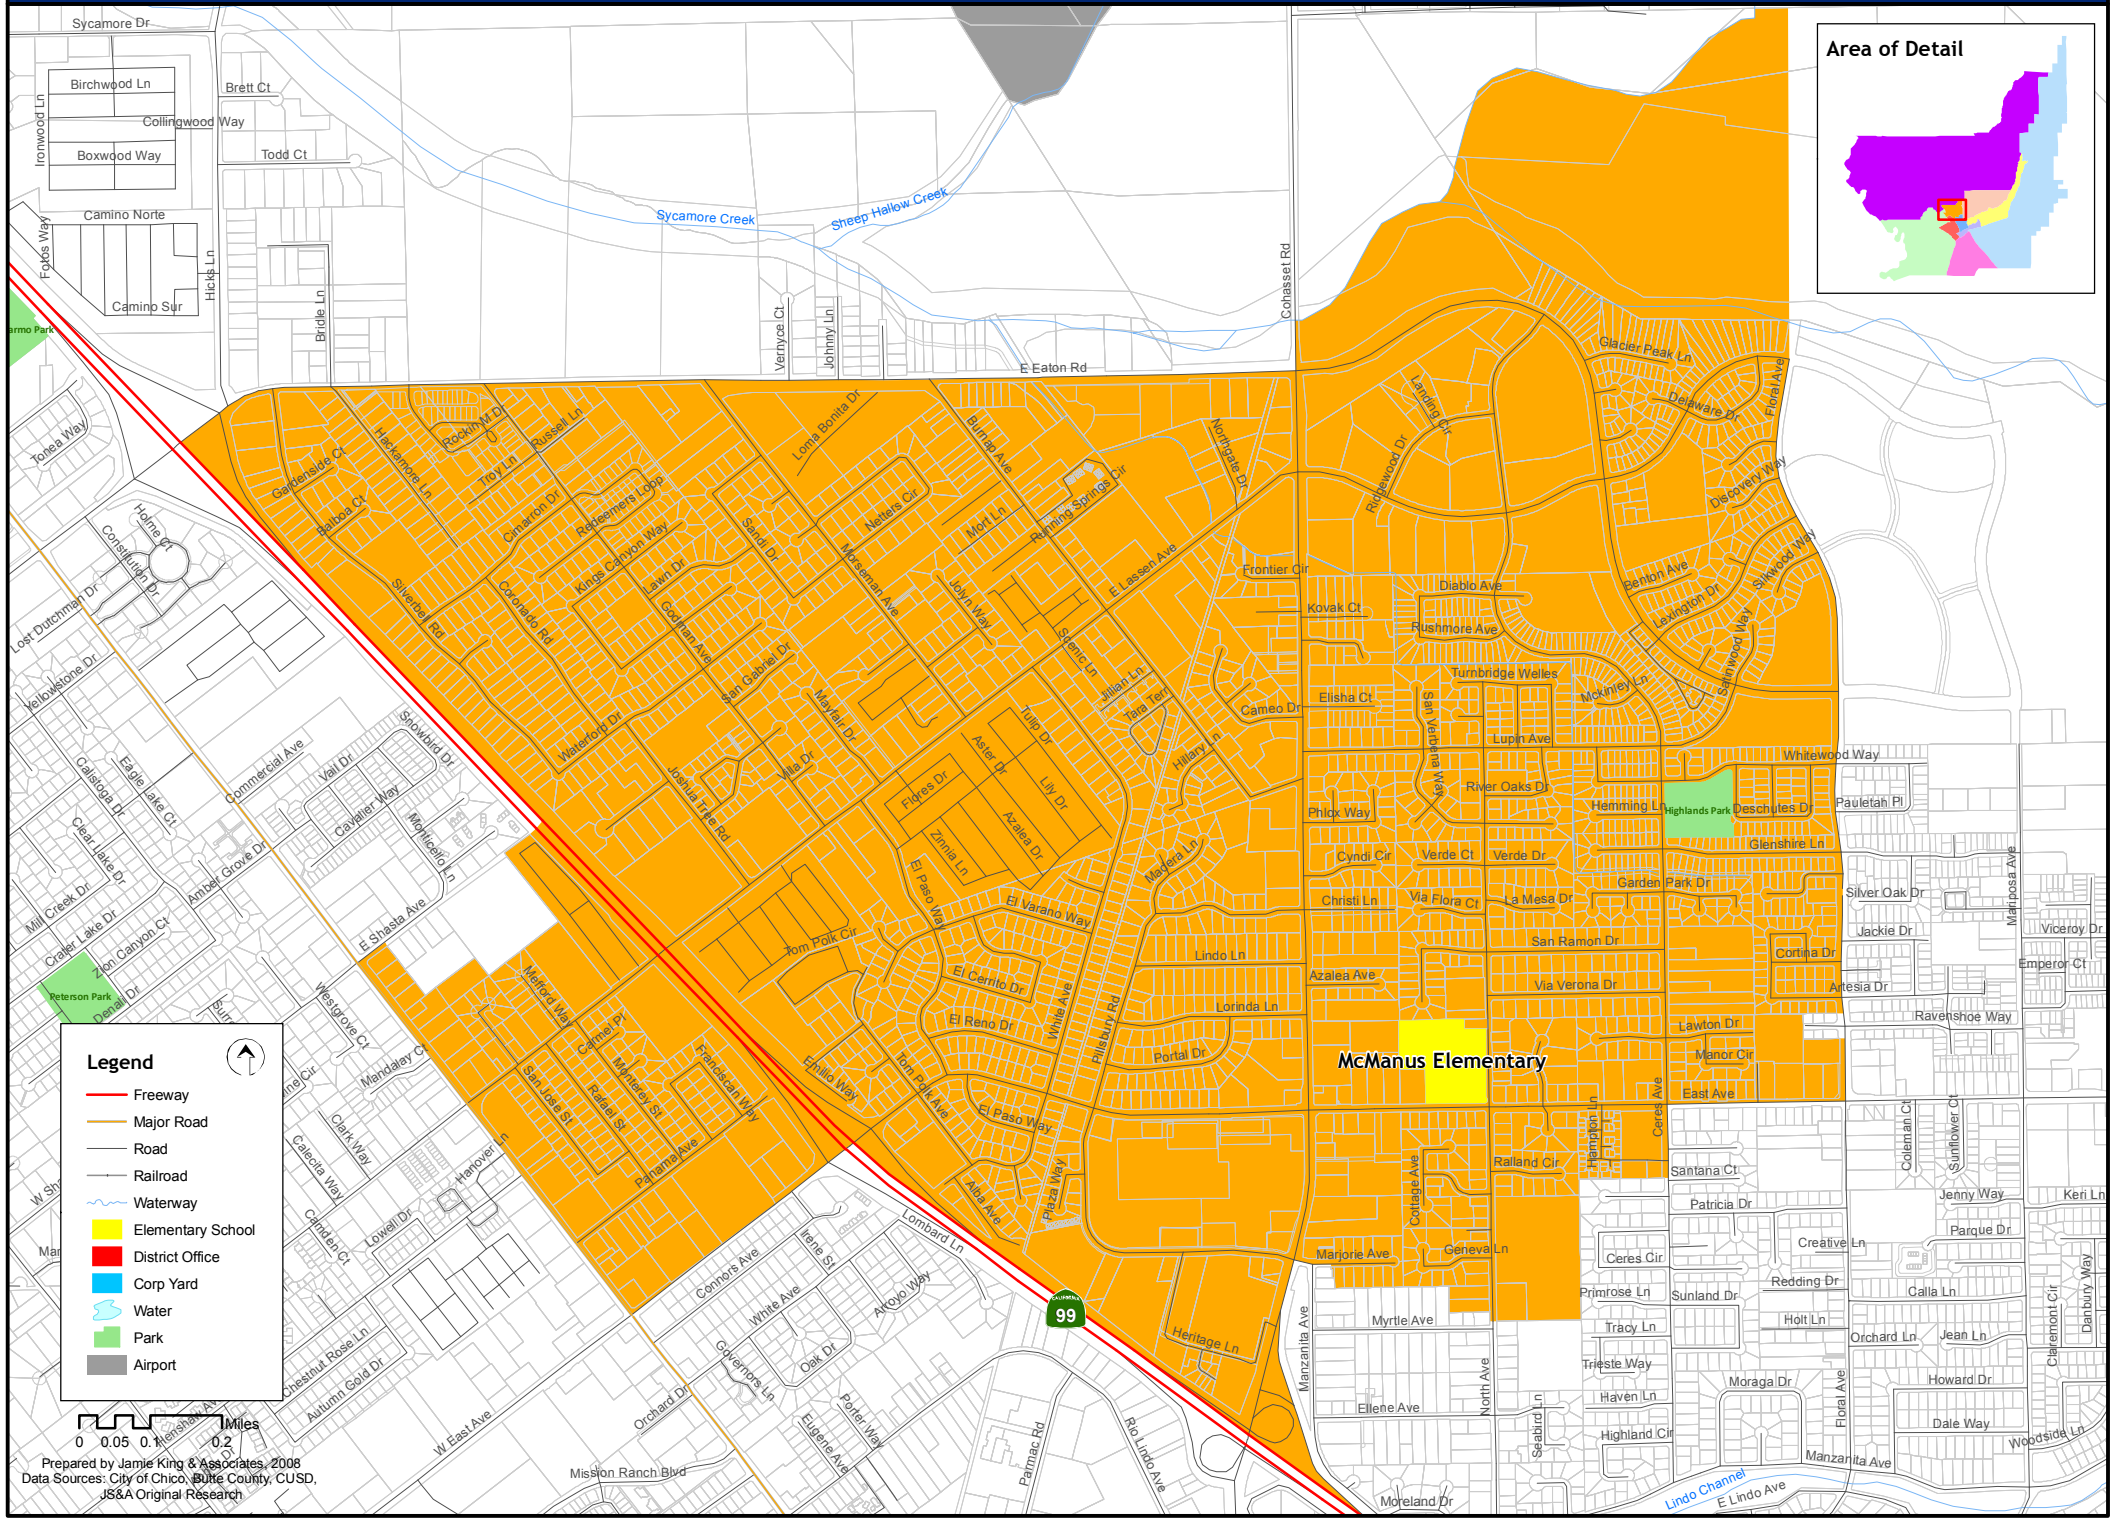

# McManus Elementary School Attendance Area

## Chico Unified School District

**Legend**

- Freeway
- Major Road
- Road
- Railroad
- Waterway
- Elementary School
- District Office
- Corp Yard
- Water
- Park
- Airport

0 0.05 0.1 0.2 Miles

Prepared by Jamie King & Associates, 2008  
 Data Sources: City of Chico, Butte County, CUSD,  
 JS&A Original Research